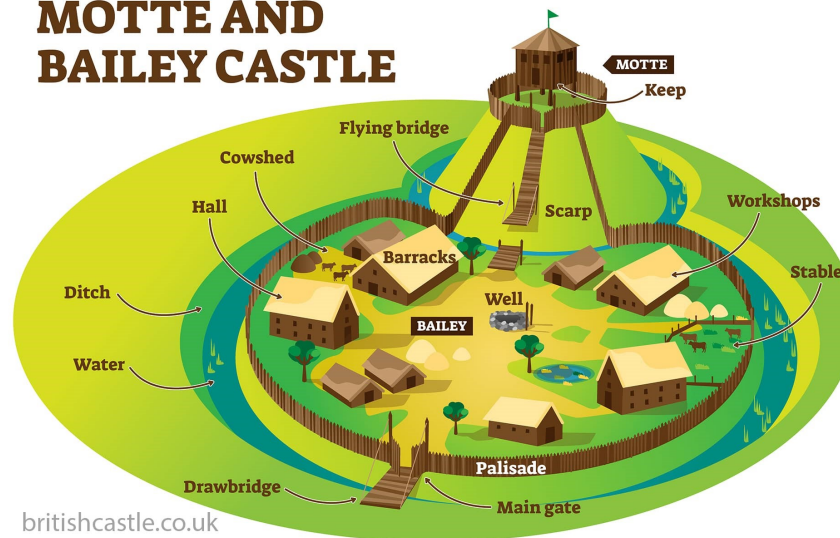

Key vocabulary	
castle	A large building usually having high walls with towers that was built in the past to protect against attack.
turrets	A small tower found on castle.
keep	A strong building inside the castle walls. People would hide in there if the castle was under attack.
chapel	A private room for a Christian to worship.
motte	A raised mound of Earth with a wooden or stone building on top.
defend	To protect from harm.
Heraldry shield	A shield that contains a coat of arms. These are symbols that represent a family.

## MOTTE AND BAILEY CASTLE

britishcastle.co.uk

Heraldry shield

Stone Castle